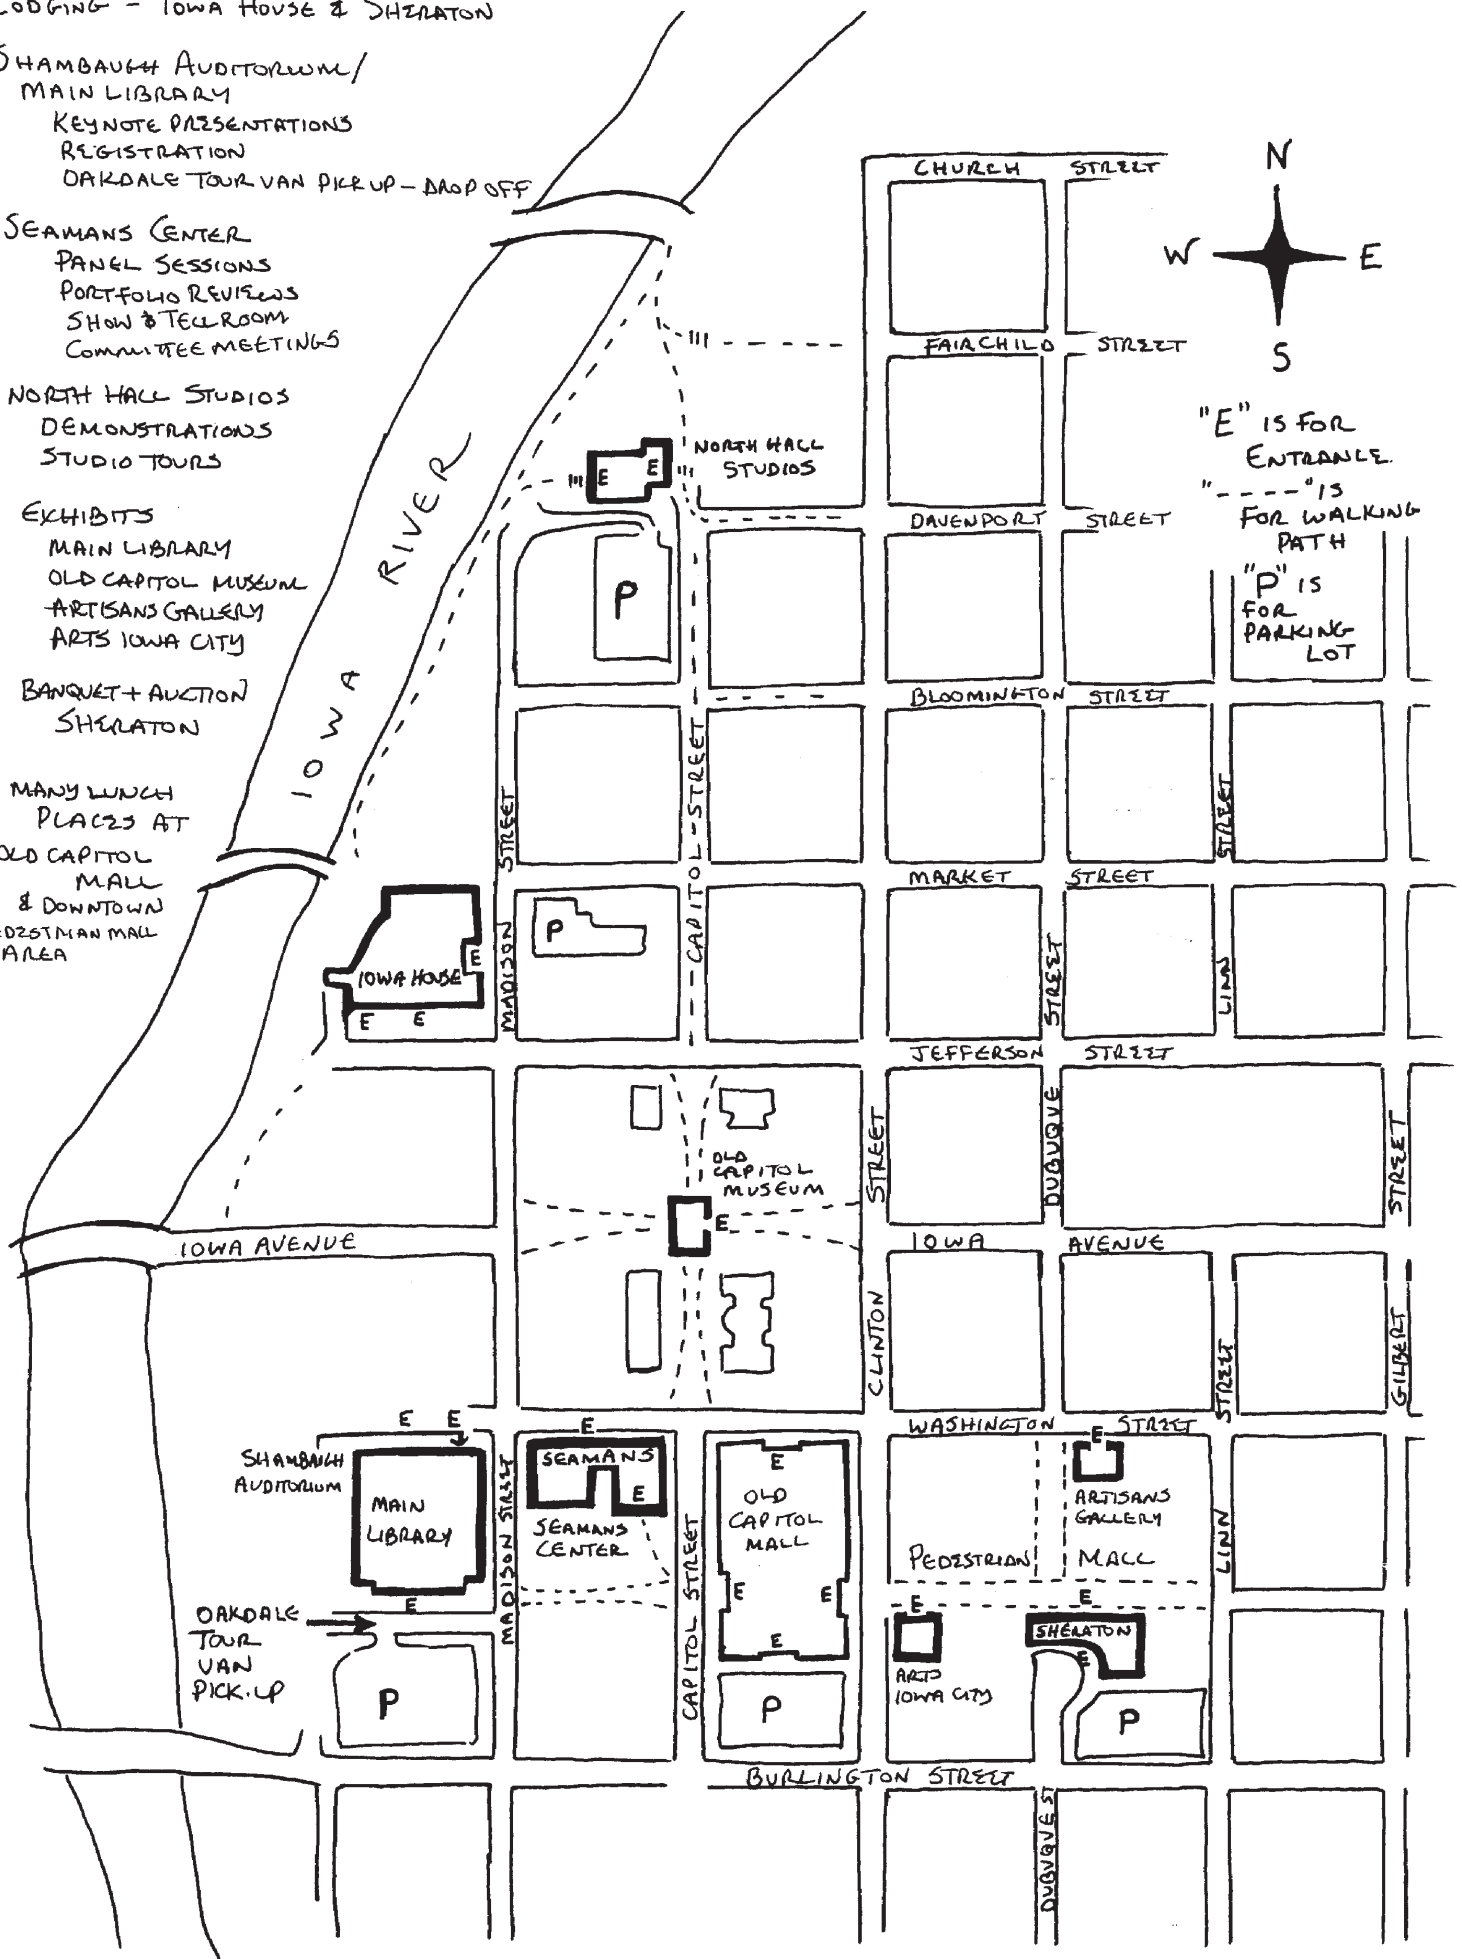

- LODGING - IOWA HOUSE & SHERATON

- SHAMBAUGH AUDITORIUM/
MAIN LIBRARY
KEYNOTE PRESENTATIONS
REGISTRATION
OAKDALE TOUR VAN PICKUP - DROP OFF

- SEAMANS CENTER
PANEL SESSIONS
PORTFOLIO REVIEWS
SHOW & TELL ROOM
COMMITTEE MEETINGS

- NORTH HALL STUDIOS
DEMONSTRATIONS
STUDIO TOURS

- EXHIBITS
MAIN LIBRARY
OLD CAPITOL MUSEUM
ARTISANS GALLERY
ARTS IOWA CITY

- BANQUET + AUCTION
SHERATON

- MANY LUNCH
PLACES AT
OLD CAPITOL
MALL
& DOWNTOWN
PEDESTRIAN MALL
AREA

"E" IS FOR
ENTRANCE.
"-----" IS
FOR WALKING
PATH
"P" IS
FOR
PARKING
LOT